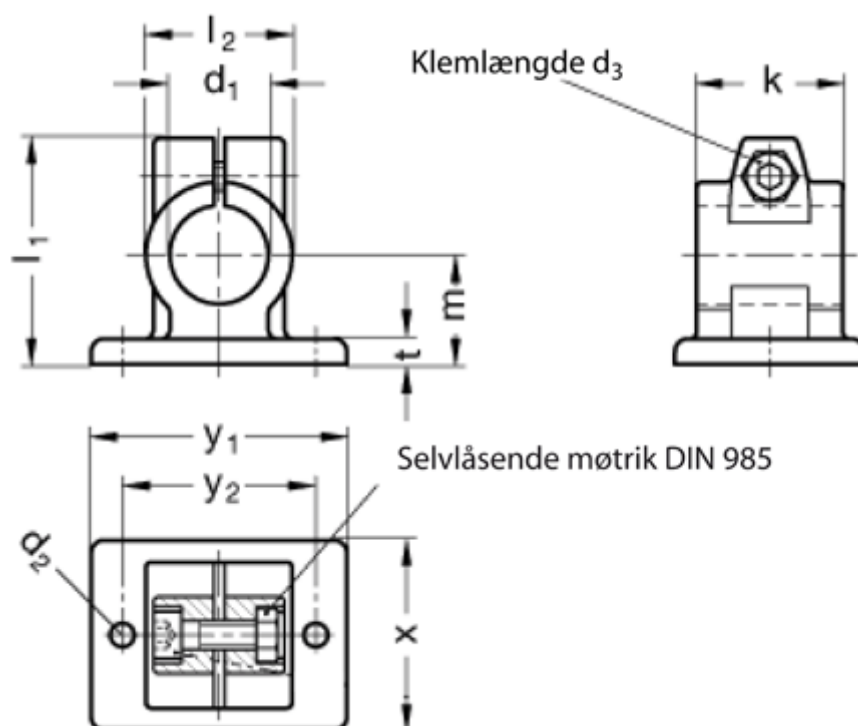

Article number: 201463B30562BL

Description: E+G

Flanged Connector GN 146.3-B30-56-2-BL

Measures

Adjustable clamp lever = GN 911-M10-40 have to be ordred separately

d_1	= B30
d_2	= 8.5
d_3	= M10
k	= 56
l_1	= 83
l_2	= 56
m	= 42

t	= 10
x	= 78
y_1	= 108
y_2	= 82